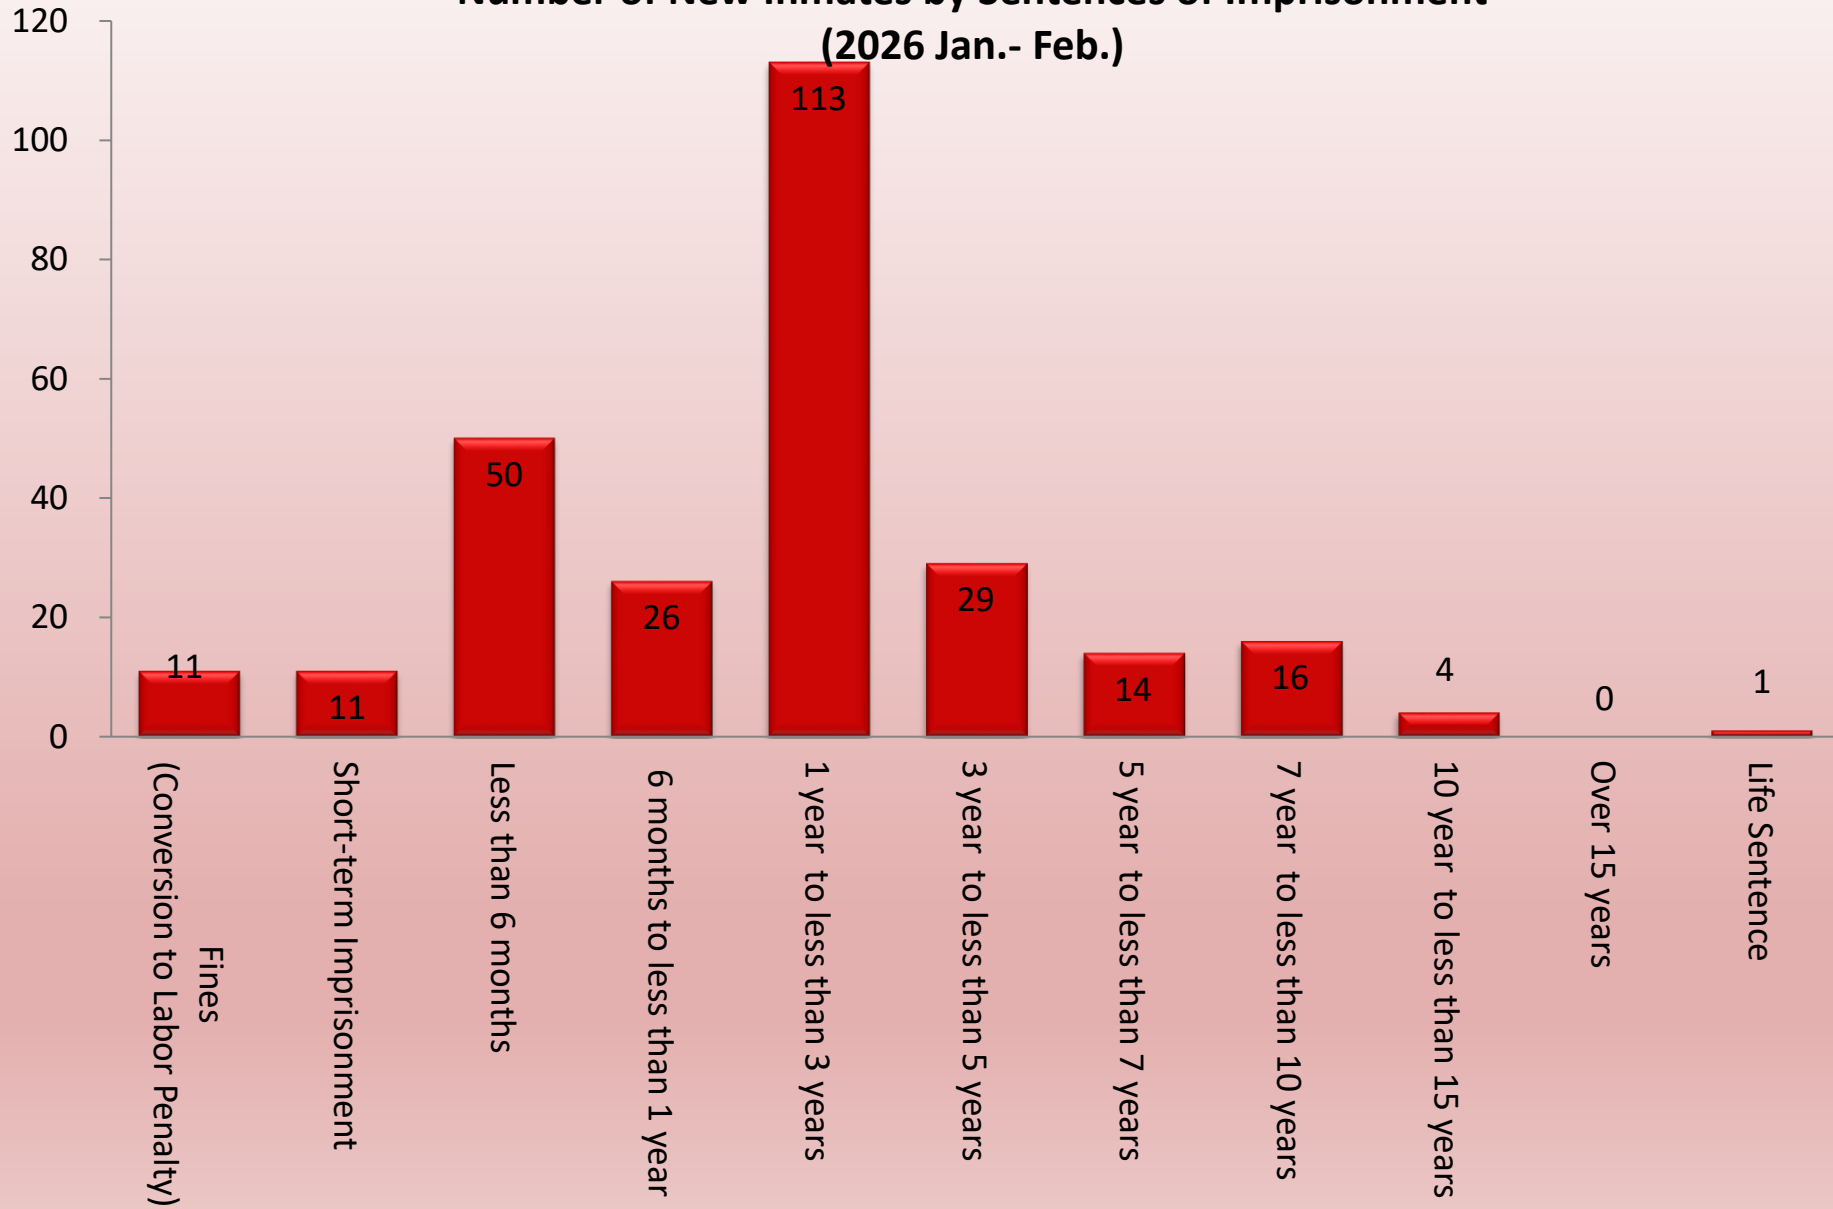

Taichung Prison, Agency of Corrections, Ministry of Justice
Number of New Inmates by Sentences of Imprisonment
(2026 Jan.- Feb.)

Unit : Persons

Taichung Prison, Agency of Corrections , Ministry of Justice

Number of New Inmates by Sentences of Imprisonment

Unit :

Year (Month)	Total	Fines (Conversion to Labor Penalty)	Short- term Impriso nment	Imprisonments								Life Sentenc e
				Less than 6 months	6 months to less than 1 year	1 year to less than 3 years	3 year to less than 5 years	5 year to less than 7 years	7 year to less than 10 years	10 year to less than 15 years	Over 15 years	
2021	1,498	72	98	294	155	380	250	74	136	21	13	5
2022	1,484	57	99	344	126	383	218	139	89	21	7	1
2023	1,422	52	80	356	147	335	182	120	105	27	15	3
2024	1,397	33	65	318	139	421	186	133	72	21	5	4
2025	1,666	61	76	343	176	577	179	113	99	36	3	3
2026 Jan. - Feb.	275	11	11	50	26	113	29	14	16	4	-	1